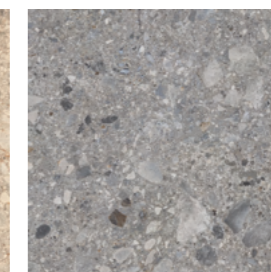

SOLOSTONE
Composite Grey
80x80 cm