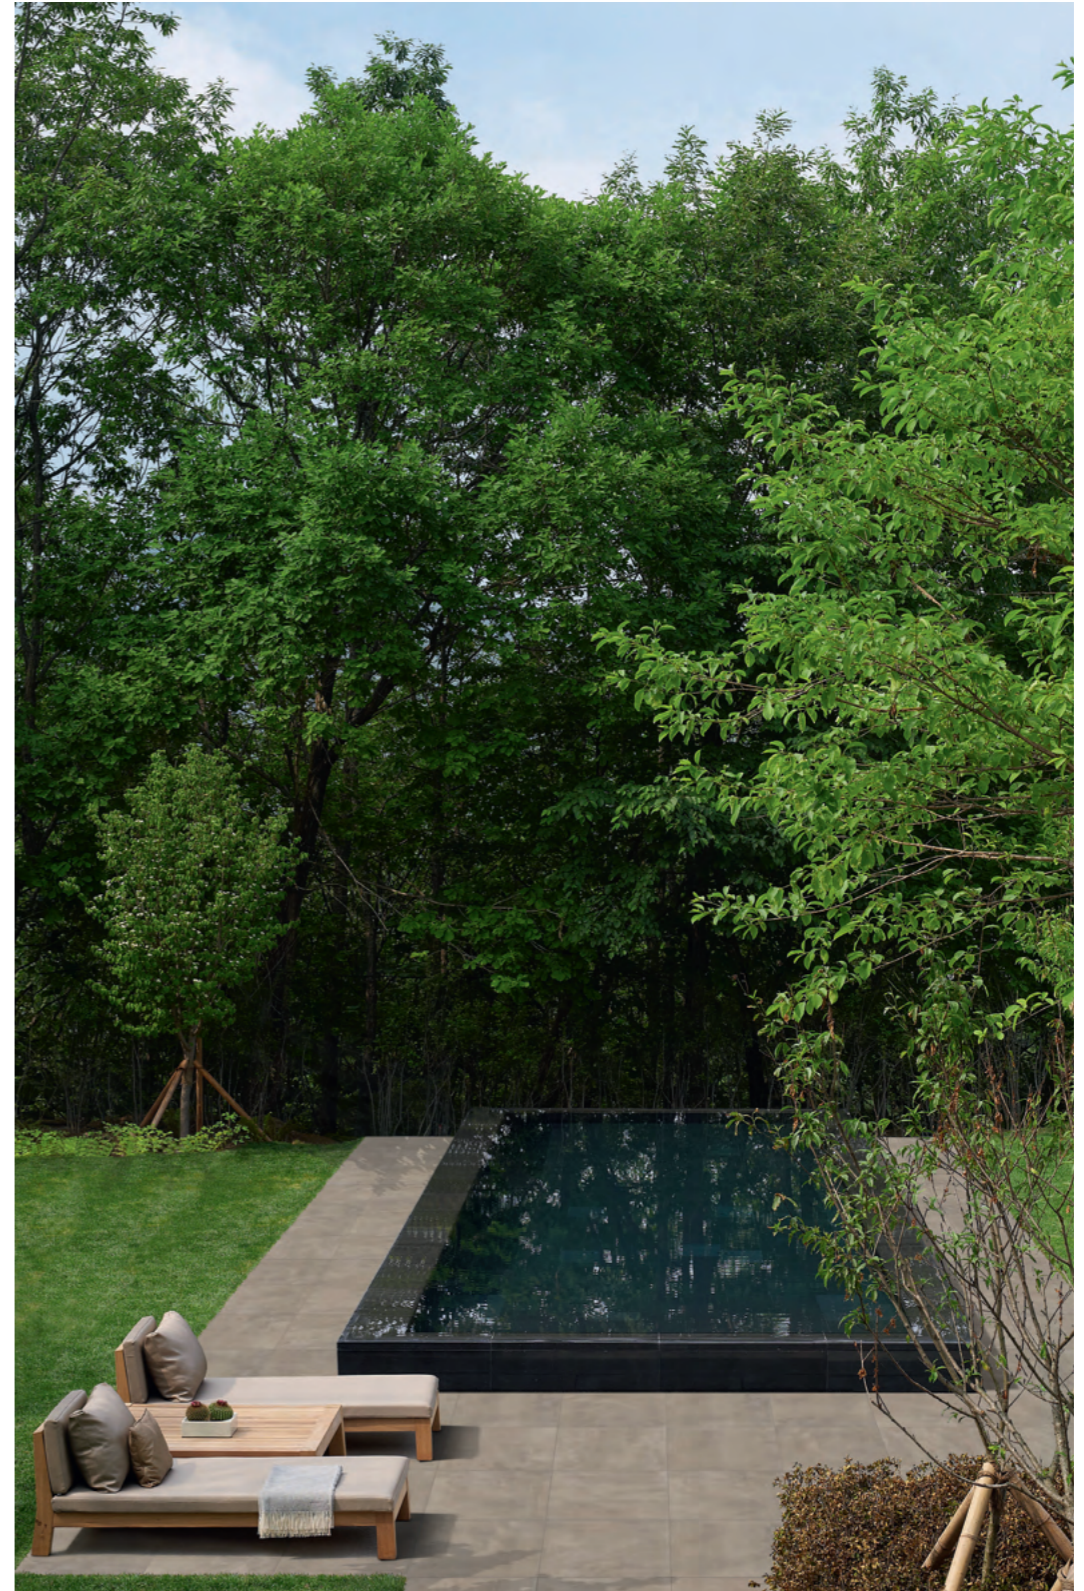

PIET BOON BY DOUGLAS & JONES CONCRETE TILE DUST 90X90 CM